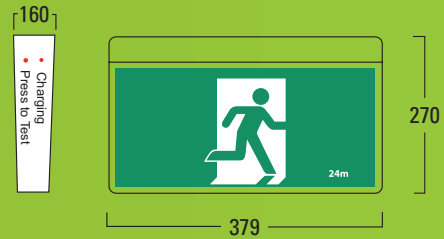

- Installer friendly design - large terminal blocks
- Architecturally pleasing SLIM design
- Can retrofit into quick fit brackets
- Ni-Cad batteries (1600mAh 1.6Ah 2.4V)
- Compliant to AS2293.3
- 2 years warranty - *excluding battery

EXIT LIGHT ONLY

Economy

EFSL10

SPECIFICATIONS SUBJECT TO CHANGE WITHOUT NOTICE.

One size fits all. Wall & ceiling mount retro cover plates are provided with every fitting to cover any evidence left behind when replacing any existing exit lights.

LONG LIFE NiCAD BATTERY

RATED WATTAGE: 3.5

WHITE + 4X RUNNING MAN DIFFUSERS INCLUDED

24M VIEWING DISTANCE

ENVIRONMENT FRIENDLY

REDUCED CONSUMPTION

ENERGY SAVING

2 YEAR WARRANTY*

EzyFit
EXIT LIGHTING

www.ezyfitlighting.com.au