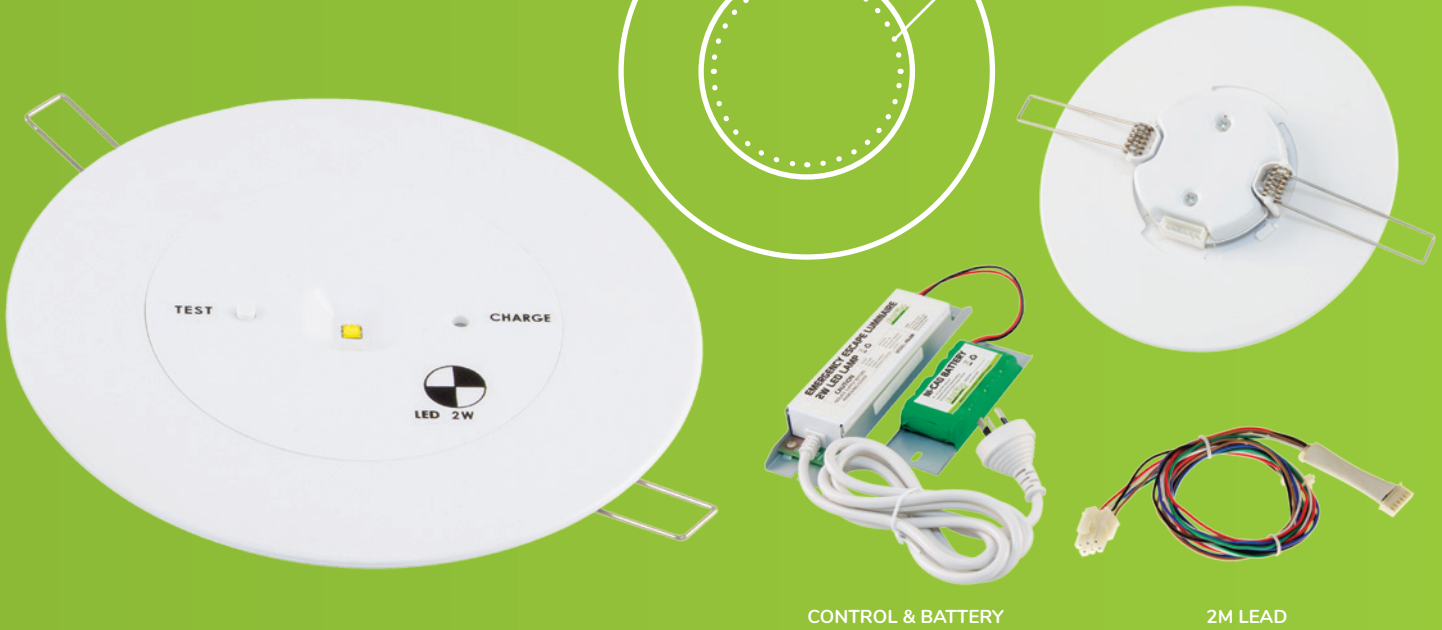

- Recess mounted, making it very discreet & perfect for shallow ceilings
- Quick & easy to install & maintain
- Slimline control box & battery
- Used in many commercial & industrial installations
- Ni-Cad 1800mAh 4.8V battery
- Robust design
- Complete with 2m lead, control box, battery, 85mm LED lamp & 140mm adapter plate
- 70mm cut-out hole
- Fully Approved to AS2293.3
- 2 years warranty - \*excluding battery

CEILING MOUNT

# 85 & 140mm Emergency Light

LUMINOUS FLUX	146lm
POWER	2.12W
EFFICACY	69lm/W

## EFSLEM

SPECIFICATIONS SUBJECT TO CHANGE WITHOUT NOTICE.

2W LED  
LIGHT SOURCE

EXTRA BRIGHT

BARE NATURAL  
LIGHT

ENERGY  
SAVING

REDUCED  
MAINTENANCE  
COSTS

LONG LIFE  
NICAD BATTERY